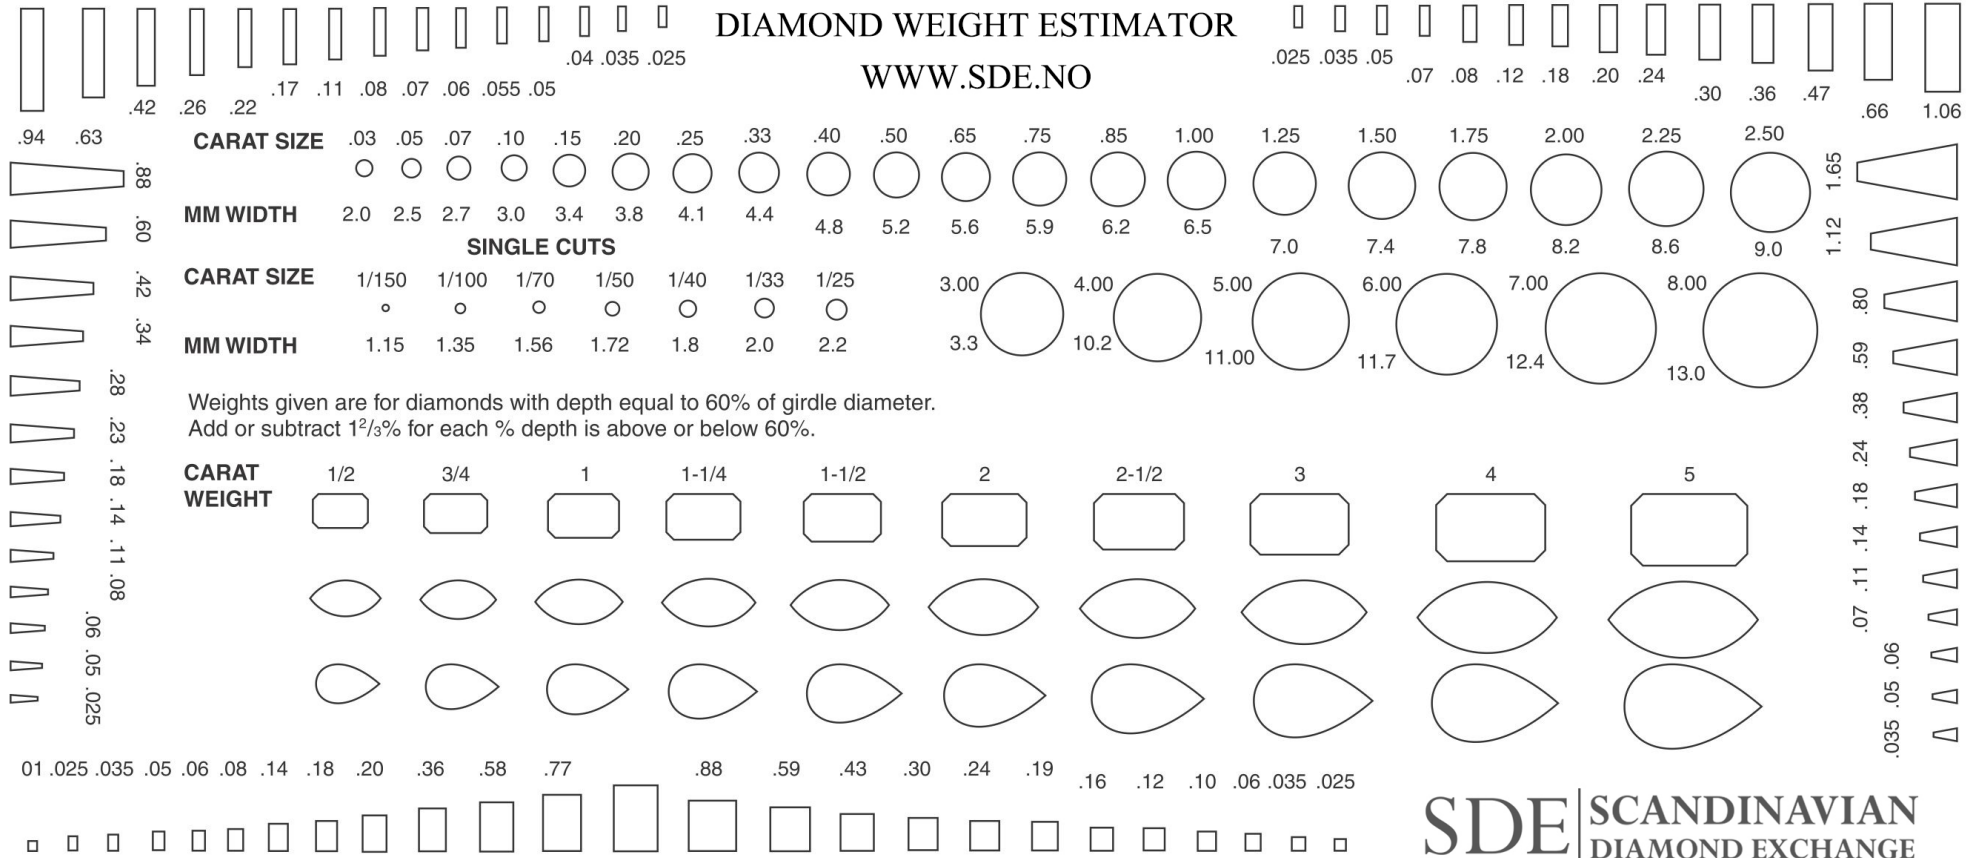

# DIAMOND WEIGHT ESTIMATOR

WWW.SDE.NO

Weights given are for diamonds with depth equal to 60% of girdle diameter.  
Add or subtract 1<sup>2</sup>/<sub>3</sub>% for each % depth is above or below 60%.

**SDE** | SCANDINAVIAN  
DIAMOND EXCHANGE